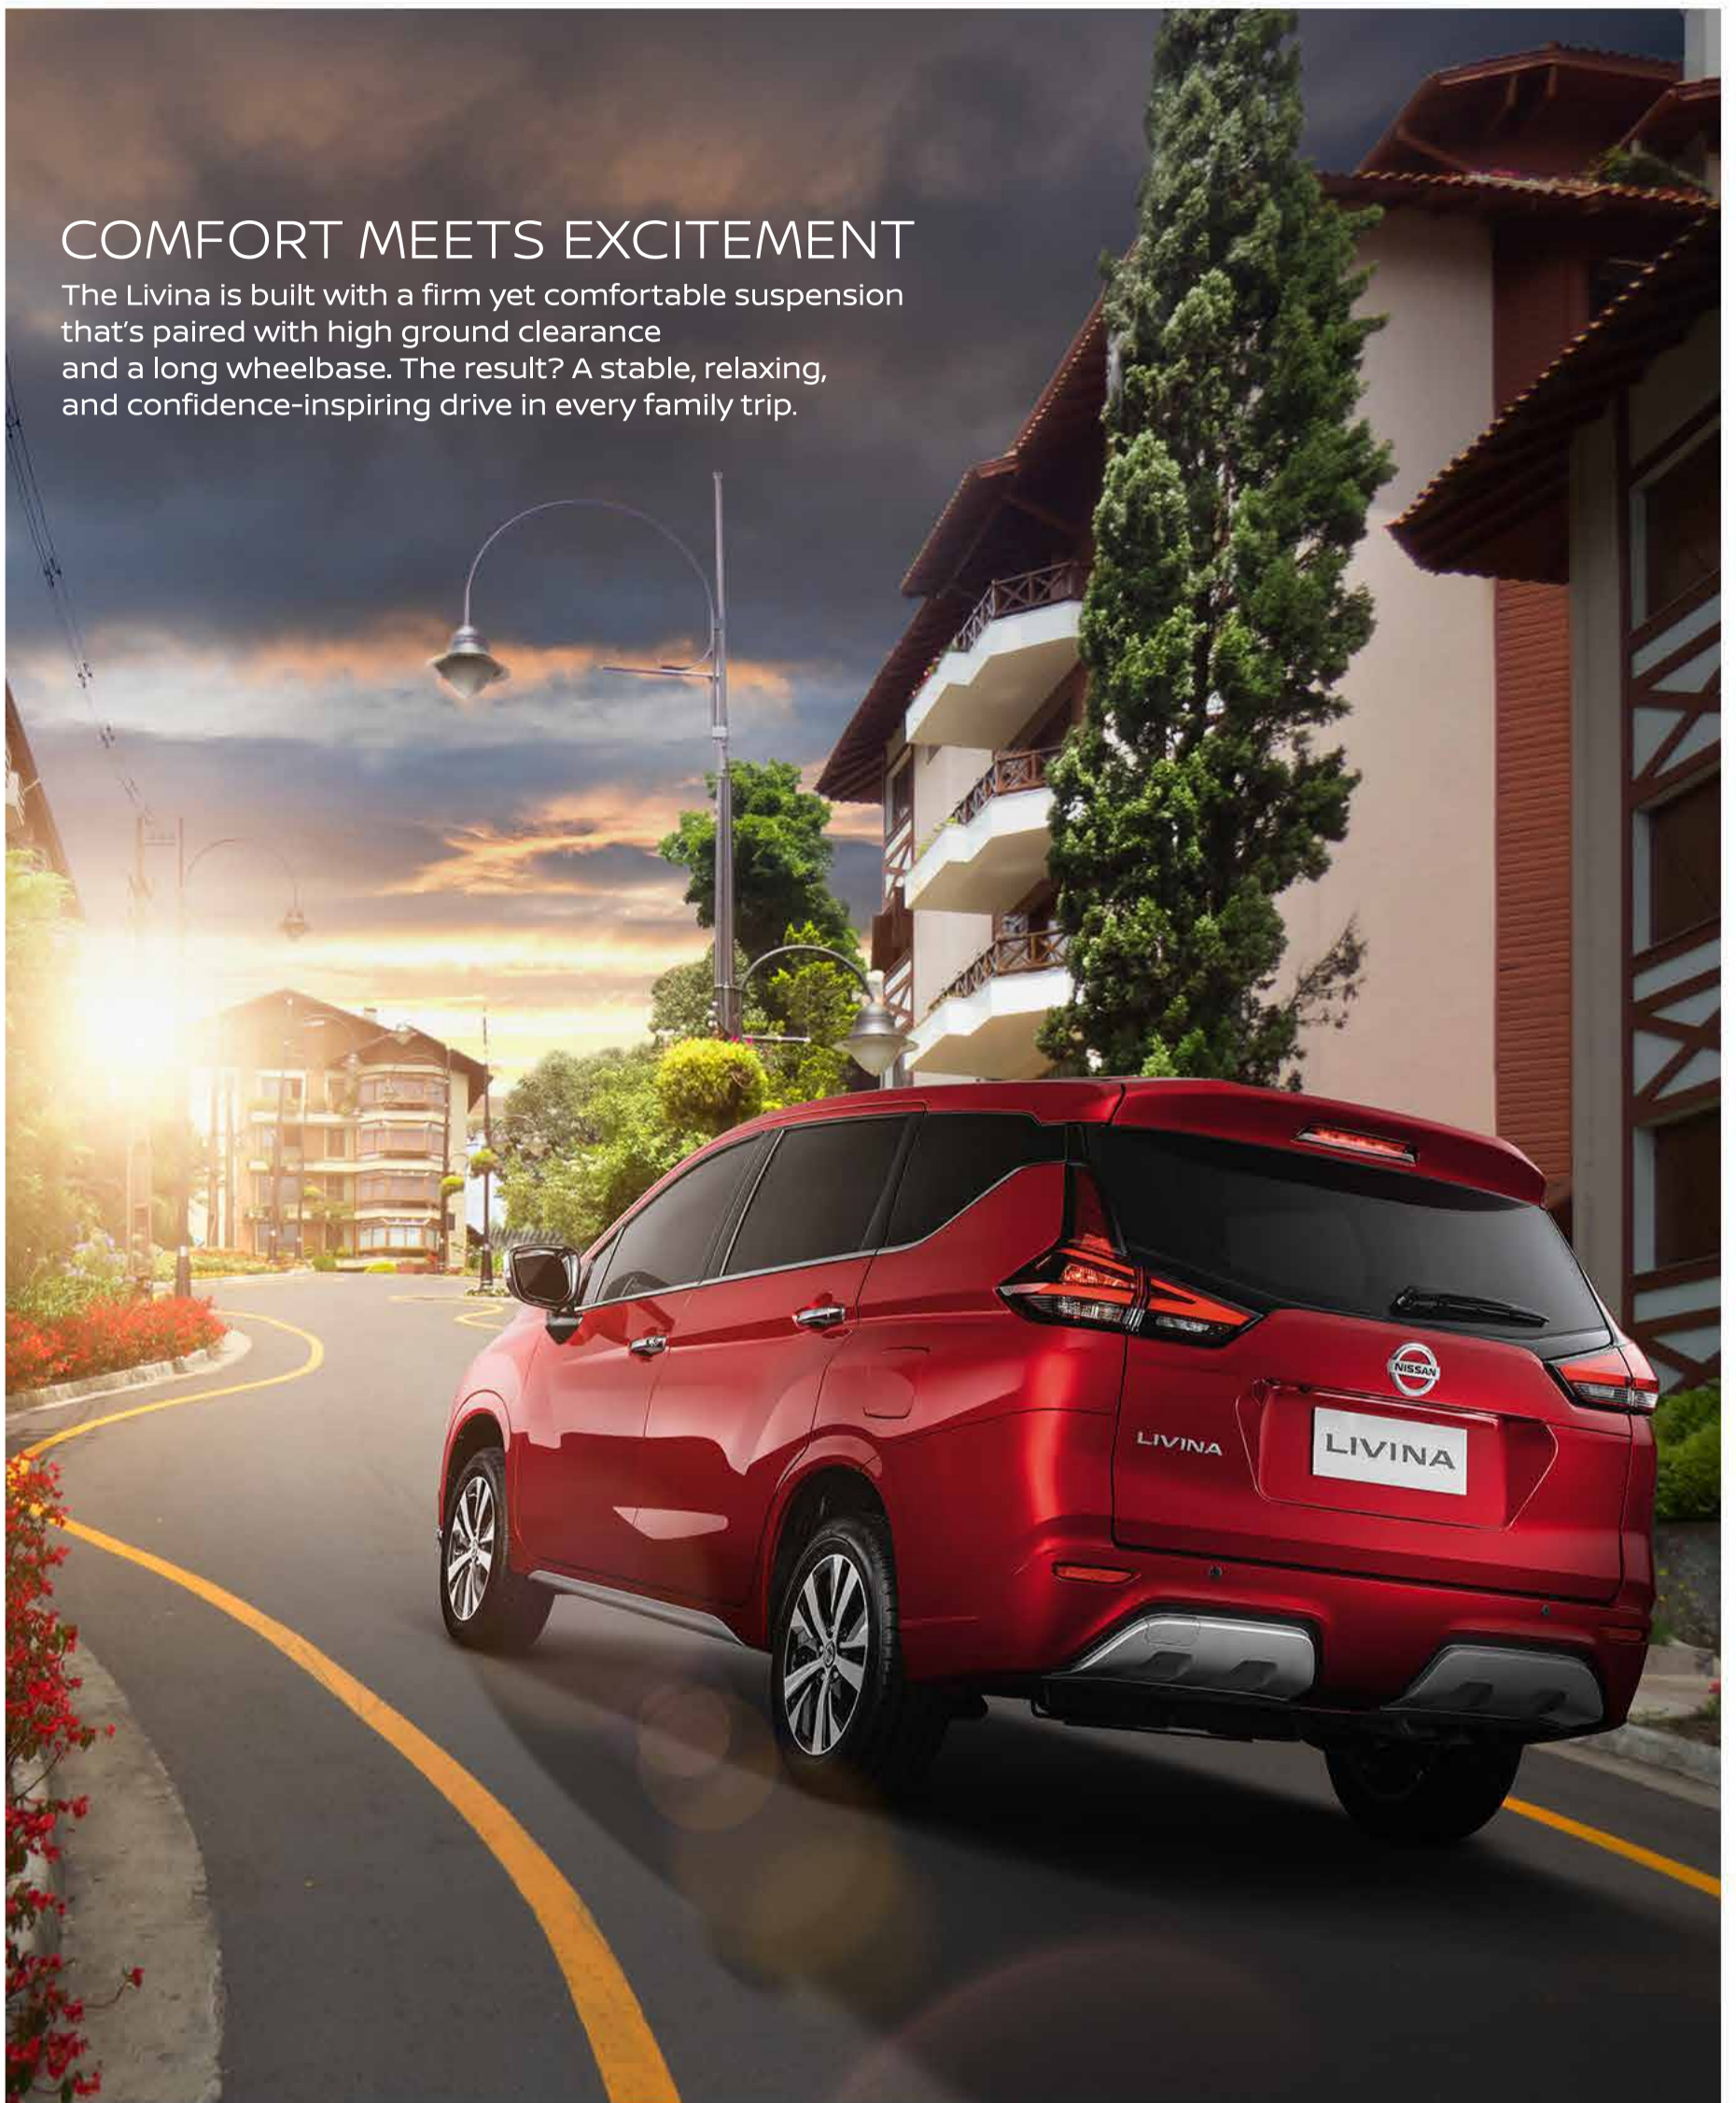

LIVINA

Photo may vary from actual unit.

LIVIN' THE EXCITEMENT

There's more for everyone with the All-New Nissan Livina. Built with a spacious and versatile cabin, advanced safety technology, and an enjoyable drive, it's the perfect 7-seater multi-purpose vehicle to live the life you've always wanted and create excitement for you and your loved ones.

SLEEK AND DYNAMIC

Dressed to thrill. The Livina features a captivating exterior with sleek lines that complement its iconic V-motion grille with signature boomerang lamps.

Photo may vary from actual unit. Nissan Philippines, Inc. reserves the right to alter, delete, or enhance features and specifications without prior notice, depending on market requirements.

ALL IN THE DETAILS

Sleek from afar, finer up close. Take a closer look at the Nissan Livina's elegant exterior.

SILVER FRONT ACCENT

DAYTIME RUNNING LAMPS 16" ALLOY WHEELS

ICONIC V-MOTION GRILLE

FLOATING ROOF DESIGN

BOOK A
TEST DRIVE

REQUEST A
QUOTE

FIND A
DEALER

COMFORT MEETS EXCITEMENT

The Livina is built with a firm yet comfortable suspension that's paired with high ground clearance and a long wheelbase. The result? A stable, relaxing, and confidence-inspiring drive in every family trip.